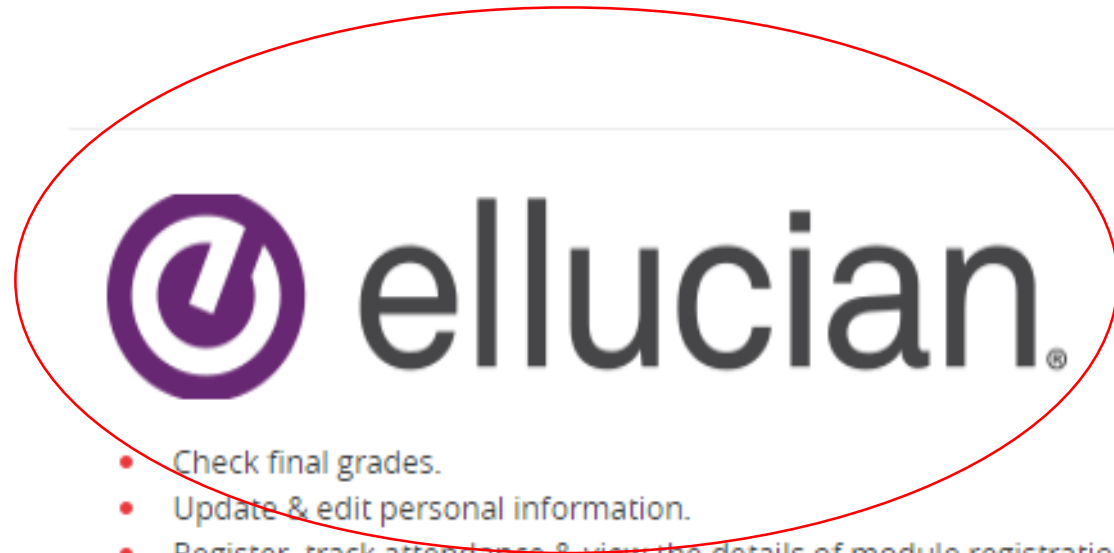

3- CLICK ON ELLUCIAN (BOTTOM OF THE PAGE)

- Check final grades.
- Update & edit personal information.
- Register, track attendance & view the details of module registration.
- Pay the outstanding balance.

To reset your password, click on forgot my password at the login page. An email will be sent to the registered personal email account with the login details.